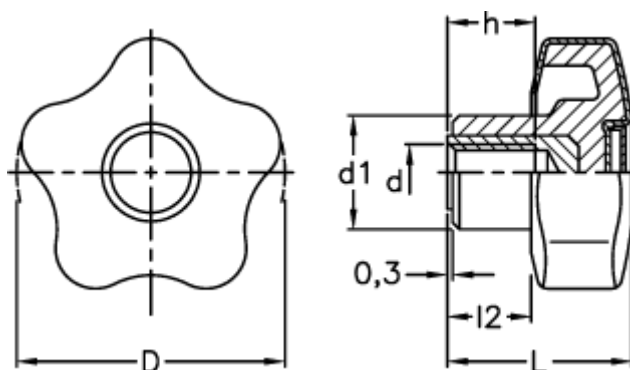

Article number: 23021698943

Description: E+G Lobe knob

VCT.43 B-M8-SOFT, centre cap RAL7035 - gray

## Measures

d = M8

D = 43

d1 = 17

h = 13

L = 29.0